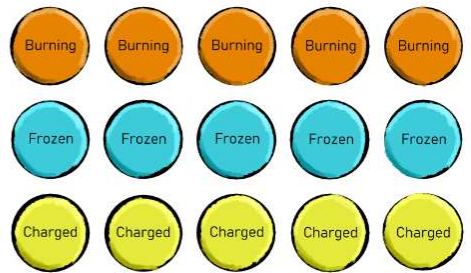

Tokens

Here are some tokens you can use to represent conditions your Jack takes. They are in rough groupings.

Basic

Physical

Elemental

Permanent

Abstract