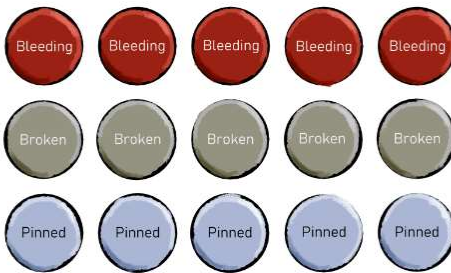

Tokens

Here are some tokens you can use to represent conditions your Jack takes. They are in rough groupings.

Basic

Physical

Elemental

Permanent

Abstract